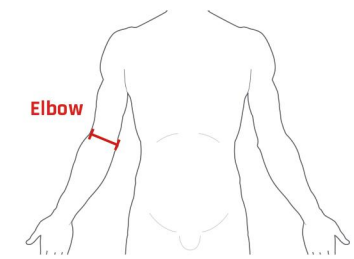

SIZING GUIDE METRIC

MOTO COLLECTION

Product code	BACK PROTECTORS	Measurement	Ladies M	S	M	L	XL	
FF1024	Pro Sub 4K	Waist to shoulder	-	36cm - 41cm	41cm - 46cm	46cm - 50cm	50cm - 53cm	-
FF1042	Pro L2K Dynamic	Waist to shoulder	41cm - 46cm	41cm - 46cm	47cm - 51cm	50cm - 55cm	-	-
FF1054	FreeLite	Waist to shoulder	-	32cm - 37cm	37cm - 41cm	41cm - 44cm	-	-
	UPPER BODY	Measurement	XS	S	M	L	XL	
FF20132	EX-K Harness Adventure	Torso length	-	39cm - 43cm	43cm - 47cm	47cm - 50cm	-	-
FF20122	EX-K Harness Flite +	Torso length	-	39cm - 43cm	43cm - 47cm	47cm - 50cm	-	-
FF20112	EX-K Harness Flite	Torso length	-	39cm - 43cm	43cm - 47cm	47cm - 50cm	-	-
FF40041	Rib Protector V2	Age	-	13 - 14 years	15 - 21 years	21 + years	-	-
		Chest	-	79cm - 83cm	84cm - 94cm	95cm - 104cm	-	-
		Measurement	S/M	S/M	L/XL	L/XL		
FF40131	Elite Chest Protector	Chest	-	94cm - 105cm	94cm - 105cm	106cm - 118cm	106cm - 118cm	-
	LIMB PROTECTORS	Measurement	XS	S	M	L	XL	
FF3114/FF3124	Pro Tube X-V 1 & 2	Elbow/Knee joint	-	25cm - 30cm	31cm - 40cm	41cm +	-	-
FF7400/FF7410	Sport Tube 1 & 2	Elbow/Knee joint	-	25cm - 30cm	31cm - 40cm	41cm +	-	-
FF2014	EX-K Arm Protector	Elbow joint	-	> 30cm	31cm - 35cm	35cm +	-	-
	ARMoured CLOTHING	Measurement	XS	S	M	L	XL / XXL	
FF3036/FF3046	Pro Shirt X-V 1 & 2	Chest	-	89cm - 99cm	100cm - 111cm	114cm - 122cm	124cm - 134cm	-
FF3109/FF3129	Pro Jacket X-V 1 & 2	Chest	-	94cm - 104cm	107cm - 117cm	119cm - 127cm	129cm - 137cm	-
FF3049/FF3059	Pro Vest X-V 1 & 2	Chest	-	89cm - 99cm	100cm - 111cm	114cm - 122cm	124cm - 134cm	-
FF30441/FF30442	Pro Pants X-V 1 & 2	Waist	-	76cm - 84cm	86cm - 94cm	96cm - 104cm	107cm - 114cm	-
FF30401/FF30402	Pro Shorts X-V 1 & 2	Waist	-	76cm - 84cm	86cm - 94cm	96cm - 104cm	107cm - 114cm	-
		Measurement	XS	S	M	L	XL	
FF7100/FF7110	Sport Shirt 1 & 2	Chest	81cm - 89cm	91cm - 99cm	100cm - 111cm	114cm - 122cm	124cm - 132cm	-
FF7200/FF7210	Sport Jacket 1 & 2	Chest	81cm - 89cm	91cm - 99cm	100cm - 111cm	114cm - 122cm	124cm - 132cm	-
FF7300/FF7310	Sport Pants 1 & 2	Waist	66cm - 74cm	76cm - 84cm	86cm - 94cm	96cm - 104cm	107cm - 114cm	-
		Measurement	XS	S	M	L	XL	XXL
FF3010	Contact Shorts	Waist	-	69cm - 76cm	79cm - 81cm	84cm - 86cm	89cm - 91cm	94cm - 96cm
	CLIMATE CONTROL	Measurement	XS	S	M	L	XL	XXL
FF6041	Tech 2 Base Layer Shirt	Chest	74cm - 79cm	81cm - 89cm	91cm - 99cm	102cm - 109cm	112cm - 119cm	-
FF6043	Tech 2 Base Layer Pants	Waist	66cm - 74cm	76cm - 84cm	86cm - 94cm	97cm - 104cm	107cm - 114cm	-
FF6044	Tech 2 Base Layer Balaclava	Universal	One size	One size	One size	One size	One size	One size
FF6045	Tech 2 Base Layer Neck Tube	Universal	One size	One size	One size	One size	One size	One size
FF5021	Tornado Advance Shirt	Chest	79cm - 84cm	86cm - 91cm	94cm - 99cm	102cm - 107cm	109cm - 114cm	117cm - 122cm
FF5022	Tornado Advance Pants	Waist	61cm - 69cm	71cm - 79cm	81cm - 86cm	89cm - 96cm	99cm - 107cm	109cm - 117cm
FF5023	Tornado Advance Balaclava	Universal	One size	One size	One size	One size	One size	One size
FF5024	Tornado Advance Neck Warmer	Universal	One size	One size	One size	One size	One size	One size
FF5025	Tornado Advance Gloves	Palm size	-	18cm	19cm - 20cm	21cm - 23cm	24cm - 25cm	-