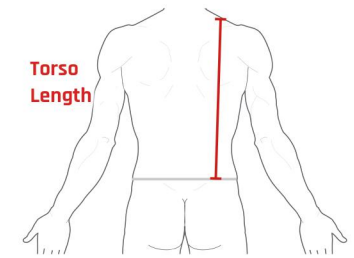

SIZING GUIDE METRIC

MOTO COLLECTION

Product code	BACK PROTECTORS	Measurement	Ladies M	S	M	L	XL	
FF1024	Pro Sub 4K	Waist to shoulder	-	36cm - 41cm	41cm - 46cm	46cm - 50cm	50cm - 53cm	-
FF1042	Pro L2K Dynamic	Waist to shoulder	41cm - 46cm	41cm - 46cm	47cm - 51cm	50cm - 55cm	-	-
FF1054	FreeLite	Waist to shoulder	-	32cm - 37cm	37cm - 41cm	41cm - 44cm	-	-
	UPPER BODY	Measurement	XS	S	M	L	XL	
FF20132	EX-K Harness Adventure	Torso length	-	39cm - 43cm	43cm - 47cm	47cm - 50cm	-	-
FF20122	EX-K Harness Flite +	Torso length	-	39cm - 43cm	43cm - 47cm	47cm - 50cm	-	-
FF20112	EX-K Harness Flite	Torso length	-	39cm - 43cm	43cm - 47cm	47cm - 50cm	-	-
FF40041	Rib Protector V2	Age	-	13 - 14 years	15 - 21 years	21 + years	-	-
		Chest	-	79cm - 83cm	84cm - 94cm	95cm - 104cm	-	-
		Measurement	S/M	S/M	L/XL	L/XL		
FF40131	Elite Chest Protector	Chest	-	94cm - 105cm	94cm - 105cm	106cm - 118cm	106cm - 118cm	-
	LIMB PROTECTORS	Measurement	XS	S	M	L	XL	
FF3114/FF3124	Pro Tube X-V 1 & 2	Elbow/Knee joint	-	25cm - 30cm	31cm - 40cm	41cm +	-	-
FF7400/FF7410	Sport Tube 1 & 2	Elbow/Knee joint	-	25cm - 30cm	31cm - 40cm	41cm +	-	-
FF2014	EX-K Arm Protector	Elbow joint	-	> 30cm	31cm - 35cm	35cm +	-	-
	ARMoured CLOTHING	Measurement	XS	S	M	L	XL / XXL	
FF3036/FF3046	Pro Shirt X-V 1 & 2	Chest	-	89cm - 99cm	100cm - 111cm	114cm - 122cm	124cm - 134cm	-
FF3109/FF3129	Pro Jacket X-V 1 & 2	Chest	-	94cm - 104cm	107cm - 117cm	119cm - 127cm	129cm - 137cm	-
FF3049/FF3059	Pro Vest X-V 1 & 2	Chest	-	89cm - 99cm	100cm - 111cm	114cm - 122cm	124cm - 134cm	-
FF30441/FF30442	Pro Pants X-V 1 & 2	Waist	-	76cm - 84cm	86cm - 94cm	96cm - 104cm	107cm - 114cm	-
FF30401/FF30402	Pro Shorts X-V 1 & 2	Waist	-	76cm - 84cm	86cm - 94cm	96cm - 104cm	107cm - 114cm	-
		Measurement	XS	S	M	L	XL	
FF7100/FF7110	Sport Shirt 1 & 2	Chest	81cm - 89cm	91cm - 99cm	100cm - 111cm	114cm - 122cm	124cm - 132cm	-
FF7200/FF7210	Sport Jacket 1 & 2	Chest	81cm - 89cm	91cm - 99cm	100cm - 111cm	114cm - 122cm	124cm - 132cm	-
FF7300/FF7310	Sport Pants 1 & 2	Waist	66cm - 74cm	76cm - 84cm	86cm - 94cm	96cm - 104cm	107cm - 114cm	-
		Measurement	XS	S	M	L	XL	XXL
FF3010	Contact Shorts	Waist	-	69cm - 76cm	79cm - 81cm	84cm - 86cm	89cm - 91cm	94cm - 96cm
	CLIMATE CONTROL	Measurement	XS	S	M	L	XL	XXL
FF6041	Tech 2 Base Layer Shirt	Chest	74cm - 79cm	81cm - 89cm	91cm - 99cm	102cm - 109cm	112cm - 119cm	-
FF6043	Tech 2 Base Layer Pants	Waist	66cm - 74cm	76cm - 84cm	86cm - 94cm	97cm - 104cm	107cm - 114cm	-
FF6044	Tech 2 Base Layer Balaclava	Universal	One size	One size	One size	One size	One size	One size
FF6045	Tech 2 Base Layer Neck Tube	Universal	One size	One size	One size	One size	One size	One size
FF5021	Tornado Advance Shirt	Chest	79cm - 84cm	86cm - 91cm	94cm - 99cm	102cm - 107cm	109cm - 114cm	117cm - 122cm
FF5022	Tornado Advance Pants	Waist	61cm - 69cm	71cm - 79cm	81cm - 86cm	89cm - 96cm	99cm - 107cm	109cm - 117cm
FF5023	Tornado Advance Balaclava	Universal	One size	One size	One size	One size	One size	One size
FF5024	Tornado Advance Neck Warmer	Universal	One size	One size	One size	One size	One size	One size
FF5025	Tornado Advance Gloves	Palm size	-	18cm	19cm - 20cm	21cm - 23cm	24cm - 25cm	-