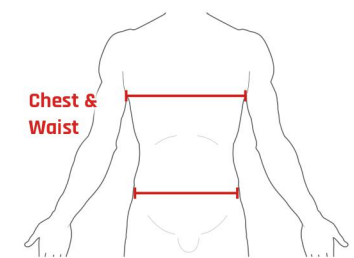

SIZING GUIDE METRIC

MOTO COLLECTION

Product code	BACK PROTECTORS	Measurement	Ladies M	S	M	L	XL	
FF1024	Pro Sub 4K	Waist to shoulder	-	36cm - 41cm	41cm - 46cm	46cm - 50cm	50cm - 53cm	-
FF1042	Pro L2K Dynamic	Waist to shoulder	41cm - 46cm	41cm - 46cm	47cm - 51cm	50cm - 55cm	-	-
FF1054	FreeLite	Waist to shoulder	-	32cm - 37cm	37cm - 41cm	41cm - 44cm	-	-
	UPPER BODY	Measurement	XS	S	M	L	XL	
FF20132	EX-K Harness Adventure	Torso length	-	39cm - 43cm	43cm - 47cm	47cm - 50cm	-	-
FF20122	EX-K Harness Flite +	Torso length	-	39cm - 43cm	43cm - 47cm	47cm - 50cm	-	-
FF20112	EX-K Harness Flite	Torso length	-	39cm - 43cm	43cm - 47cm	47cm - 50cm	-	-
FF40041	Rib Protector V2	Age	-	13 - 14 years	15 - 21 years	21 + years	-	-
		Chest	-	79cm - 83cm	84cm - 94cm	95cm - 104cm	-	-
		Measurement	S/M	S/M	L/XL	L/XL		
FF40131	Elite Chest Protector	Chest	-	94cm - 105cm	94cm - 105cm	106cm - 118cm	106cm - 118cm	-
	LIMB PROTECTORS	Measurement	XS	S	M	L	XL	
FF3114/FF3124	Pro Tube X-V 1 & 2	Elbow/Knee joint	-	25cm - 30cm	31cm - 40cm	41cm +	-	-
FF7400/FF7410	Sport Tube 1 & 2	Elbow/Knee joint	-	25cm - 30cm	31cm - 40cm	41cm +	-	-
FF2014	EX-K Arm Protector	Elbow joint	-	> 30cm	31cm - 35cm	35cm +	-	-
	ARMoured CLOTHING	Measurement	XS	S	M	L	XL / XXL	
FF3036/FF3046	Pro Shirt X-V 1 & 2	Chest	-	89cm - 99cm	100cm - 111cm	114cm - 122cm	124cm - 134cm	-
FF3109/FF3129	Pro Jacket X-V 1 & 2	Chest	-	94cm - 104cm	107cm - 117cm	119cm - 127cm	129cm - 137cm	-
FF3049/FF3059	Pro Vest X-V 1 & 2	Chest	-	89cm - 99cm	100cm - 111cm	114cm - 122cm	124cm - 134cm	-
FF30441/FF30442	Pro Pants X-V 1 & 2	Waist	-	76cm - 84cm	86cm - 94cm	96cm - 104cm	107cm - 114cm	-
FF30401/FF30402	Pro Shorts X-V 1 & 2	Waist	-	76cm - 84cm	86cm - 94cm	96cm - 104cm	107cm - 114cm	-
		Measurement	XS	S	M	L	XL	
FF7100/FF7110	Sport Shirt 1 & 2	Chest	81cm - 89cm	91cm - 99cm	100cm - 111cm	114cm - 122cm	124cm - 132cm	-
FF7200/FF7210	Sport Jacket 1 & 2	Chest	81cm - 89cm	91cm - 99cm	100cm - 111cm	114cm - 122cm	124cm - 132cm	-
FF7300/FF7310	Sport Pants 1 & 2	Waist	66cm - 74cm	76cm - 84cm	86cm - 94cm	96cm - 104cm	107cm - 114cm	-
		Measurement	XS	S	M	L	XL	XXL
FF3010	Contact Shorts	Waist	-	69cm - 76cm	79cm - 81cm	84cm - 86cm	89cm - 91cm	94cm - 96cm
	CLIMATE CONTROL	Measurement	XS	S	M	L	XL	XXL
FF6041	Tech 2 Base Layer Shirt	Chest	74cm - 79cm	81cm - 89cm	91cm - 99cm	102cm - 109cm	112cm - 119cm	-
FF6043	Tech 2 Base Layer Pants	Waist	66cm - 74cm	76cm - 84cm	86cm - 94cm	97cm - 104cm	107cm - 114cm	-
FF6044	Tech 2 Base Layer Balaclava	Universal	One size	One size	One size	One size	One size	One size
FF6045	Tech 2 Base Layer Neck Tube	Universal	One size	One size	One size	One size	One size	One size
FF5021	Tornado Advance Shirt	Chest	79cm - 84cm	86cm - 91cm	94cm - 99cm	102cm - 107cm	109cm - 114cm	117cm - 122cm
FF5022	Tornado Advance Pants	Waist	61cm - 69cm	71cm - 79cm	81cm - 86cm	89cm - 96cm	99cm - 107cm	109cm - 117cm
FF5023	Tornado Advance Balaclava	Universal	One size	One size	One size	One size	One size	One size
FF5024	Tornado Advance Neck Warmer	Universal	One size	One size	One size	One size	One size	One size
FF5025	Tornado Advance Gloves	Palm size	-	18cm	19cm - 20cm	21cm - 23cm	24cm - 25cm	-