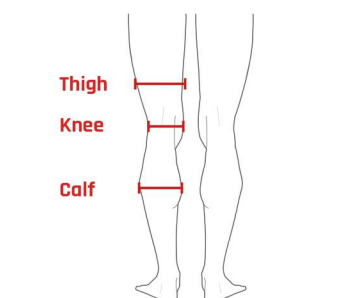

SIZING GUIDE METRIC

MOTO COLLECTION

Product code	BACK PROTECTORS	Measurement	Ladies M	S	M	L	XL	
FF1024	Pro Sub 4K	Waist to shoulder	-	36cm - 41cm	41cm - 46cm	46cm - 50cm	50cm - 53cm	-
FF1042	Pro L2K Dynamic	Waist to shoulder	41cm - 46cm	41cm - 46cm	47cm - 51cm	50cm - 55cm	-	-
FF1054	FreeLite	Waist to shoulder	-	32cm - 37cm	37cm - 41cm	41cm - 44cm	-	-
	UPPER BODY	Measurement	XS	S	M	L	XL	
FF20132	EX-K Harness Adventure	Torso length	-	39cm - 43cm	43cm - 47cm	47cm - 50cm	-	-
FF20122	EX-K Harness Flite +	Torso length	-	39cm - 43cm	43cm - 47cm	47cm - 50cm	-	-
FF20112	EX-K Harness Flite	Torso length	-	39cm - 43cm	43cm - 47cm	47cm - 50cm	-	-
FF40041	Rib Protector V2	Age	-	13 - 14 years	15 - 21 years	21 + years	-	-
		Chest	-	79cm - 83cm	84cm - 94cm	95cm - 104cm	-	-
		Measurement	S/M	S/M	L/XL	L/XL		
FF40131	Elite Chest Protector	Chest	-	94cm - 105cm	94cm - 105cm	106cm - 118cm	106cm - 118cm	-
	LIMB PROTECTORS	Measurement	XS	S	M	L	XL	
FF3114/FF3124	Pro Tube X-V 1 & 2	Elbow/Knee joint	-	25cm - 30cm	31cm - 40cm	41cm +	-	-
FF7400/FF7410	Sport Tube 1 & 2	Elbow/Knee joint	-	25cm - 30cm	31cm - 40cm	41cm +	-	-
FF2014	EX-K Arm Protector	Elbow joint	-	> 30cm	31cm - 35cm	35cm +	-	-
	ARMoured CLOTHING	Measurement	XS	S	M	L	XL / XXL	
FF3036/FF3046	Pro Shirt X-V 1 & 2	Chest	-	89cm - 99cm	100cm - 111cm	114cm - 122cm	124cm - 134cm	-
FF3109/FF3129	Pro Jacket X-V 1 & 2	Chest	-	94cm - 104cm	107cm - 117cm	119cm - 127cm	129cm - 137cm	-
FF3049/FF3059	Pro Vest X-V 1 & 2	Chest	-	89cm - 99cm	100cm - 111cm	114cm - 122cm	124cm - 134cm	-
FF30441/FF30442	Pro Pants X-V 1 & 2	Waist	-	76cm - 84cm	86cm - 94cm	96cm - 104cm	107cm - 114cm	-
FF30401/FF30402	Pro Shorts X-V 1 & 2	Waist	-	76cm - 84cm	86cm - 94cm	96cm - 104cm	107cm - 114cm	-
		Measurement	XS	S	M	L	XL	
FF7100/FF7110	Sport Shirt 1 & 2	Chest	81cm - 89cm	91cm - 99cm	100cm - 111cm	114cm - 122cm	124cm - 132cm	-
FF7200/FF7210	Sport Jacket 1 & 2	Chest	81cm - 89cm	91cm - 99cm	100cm - 111cm	114cm - 122cm	124cm - 132cm	-
FF7300/FF7310	Sport Pants 1 & 2	Waist	66cm - 74cm	76cm - 84cm	86cm - 94cm	96cm - 104cm	107cm - 114cm	-
		Measurement	XS	S	M	L	XL	XXL
FF3010	Contact Shorts	Waist	-	69cm - 76cm	79cm - 81cm	84cm - 86cm	89cm - 91cm	94cm - 96cm
	CLIMATE CONTROL	Measurement	XS	S	M	L	XL	XXL
FF6041	Tech 2 Base Layer Shirt	Chest	74cm - 79cm	81cm - 89cm	91cm - 99cm	102cm - 109cm	112cm - 119cm	-
FF6043	Tech 2 Base Layer Pants	Waist	66cm - 74cm	76cm - 84cm	86cm - 94cm	97cm - 104cm	107cm - 114cm	-
FF6044	Tech 2 Base Layer Balaclava	Universal	One size	One size	One size	One size	One size	One size
FF6045	Tech 2 Base Layer Neck Tube	Universal	One size	One size	One size	One size	One size	One size
FF5021	Tornado Advance Shirt	Chest	79cm - 84cm	86cm - 91cm	94cm - 99cm	102cm - 107cm	109cm - 114cm	117cm - 122cm
FF5022	Tornado Advance Pants	Waist	61cm - 69cm	71cm - 79cm	81cm - 86cm	89cm - 96cm	99cm - 107cm	109cm - 117cm
FF5023	Tornado Advance Balaclava	Universal	One size	One size	One size	One size	One size	One size
FF5024	Tornado Advance Neck Warmer	Universal	One size	One size	One size	One size	One size	One size
FF5025	Tornado Advance Gloves	Palm size	-	18cm	19cm - 20cm	21cm - 23cm	24cm - 25cm	-