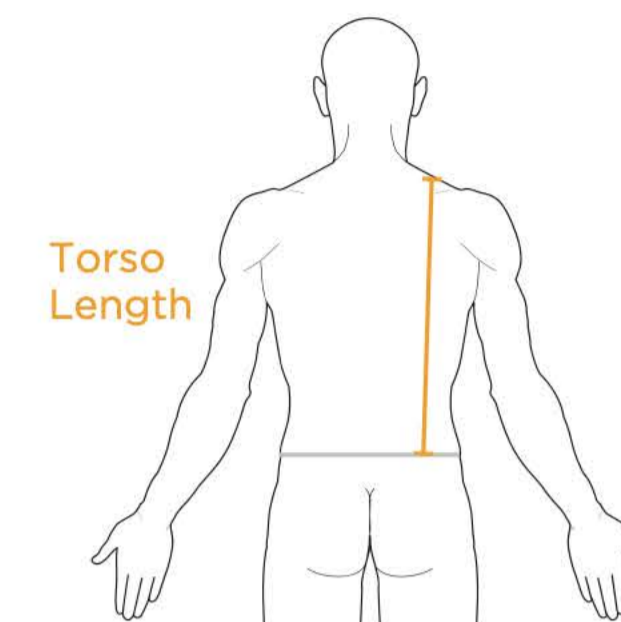

Measurement	XXXS	XXS	XS	S	M	L / XL
FF3075	Boom Short	Waist	-	-	61cm - 69cm	71cm - 79cm	81cm - 89cm	91cm - 109cm
FF3085	Boom Short Junior	Waist	53cm - 56cm	58cm - 61cm	-	-	-	-

CLIMATE CONTROL		Measurement	XS	S	M	L	XL	XXL
FF6051	Tech 3 Base Layer 2 L-S Shirt	Chest	74cm - 79cm	81cm - 89cm	91cm - 99cm	102cm - 109cm	112cm - 119cm	-
FF6053	Tech 3 Base Layer 2 Pants	Waist	66cm - 74cm	76cm - 84cm	86cm - 94cm	97cm - 104cm	107cm - 114cm	-
FF6054	Tech 3 Base Layer Balaclava	Universal	One size	One size	One size	One size	One size	One size
FF6055	Tech 3 Base Layer Neck Warmer	Universal	One size	One size	One size	One size	One size	One size
FF6056	Tech 3 Base Layer Suit	Chest	74cm - 79cm	81cm - 89cm	91cm - 99cm	102cm - 109cm	112cm - 119cm	-
FF5031	Tornado Advance 2 Shirt	Chest	79cm - 84cm	86cm - 91cm	94cm - 99cm	102cm - 107cm	109cm - 114cm	117cm - 122cm
FF5032	Tornado Advance 2 Pants	Waist	61cm - 69cm	71cm - 79cm	81cm - 86cm	89cm - 96cm	99cm - 107cm	109cm - 117cm
FF5033	Tornado Advance 2 Balaclava	Universal	One size	One size	One size	One size	One size	One size
FF5034	Tornado Advance 2 Neck Warmer	Universal	One size	One size	One size	One size	One size	One size
FF5035	Tornado Advance 2 Gloves	Palm size	-	18cm	19cm - 20cm	21cm - 23cm	24cm - 25cm	-

PLEASE NOTE: These sizings are for guidance only. Forcefield always recommend that you are professionally sized to ensure correct fitting.