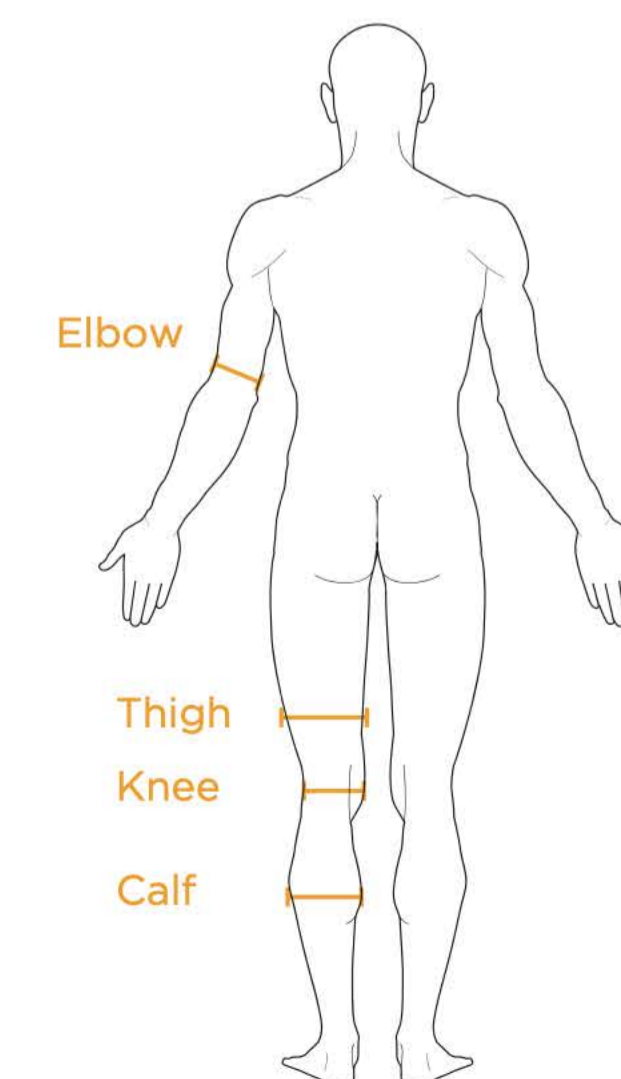

Measurement	XXXS	XXS	XS	S	M	L / XL
FF3075	Boom Short	Waist	-	-	61cm - 69cm	71cm - 79cm	81cm - 89cm	91cm - 109cm
FF3085	Boom Short Junior	Waist	53cm - 56cm	58cm - 61cm	-	-	-	-

CLIMATE CONTROL		Measurement	XS	S	M	L	XL	XXL
FF6051	Tech 3 Base Layer 2 L-S Shirt	Chest	74cm - 79cm	81cm - 89cm	91cm - 99cm	102cm - 109cm	112cm - 119cm	-
FF6053	Tech 3 Base Layer 2 Pants	Waist	66cm - 74cm	76cm - 84cm	86cm - 94cm	97cm - 104cm	107cm - 114cm	-
FF6054	Tech 3 Base Layer Balaclava	Universal	One size	One size	One size	One size	One size	One size
FF6055	Tech 3 Base Layer Neck Warmer	Universal	One size	One size	One size	One size	One size	One size
FF6056	Tech 3 Base Layer Suit	Chest	74cm - 79cm	81cm - 89cm	91cm - 99cm	102cm - 109cm	112cm - 119cm	-
FF5031	Tornado Advance 2 Shirt	Chest	79cm - 84cm	86cm - 91cm	94cm - 99cm	102cm - 107cm	109cm - 114cm	117cm - 122cm
FF5032	Tornado Advance 2 Pants	Waist	61cm - 69cm	71cm - 79cm	81cm - 86cm	89cm - 96cm	99cm - 107cm	109cm - 117cm
FF5033	Tornado Advance 2 Balaclava	Universal	One size	One size	One size	One size	One size	One size
FF5034	Tornado Advance 2 Neck Warmer	Universal	One size	One size	One size	One size	One size	One size
FF5035	Tornado Advance 2 Gloves	Palm size	-	18cm	19cm - 20cm	21cm - 23cm	24cm - 25cm	-

PLEASE NOTE: These sizings are for guidance only. Forcefield always recommend that you are professionally sized to ensure correct fitting.