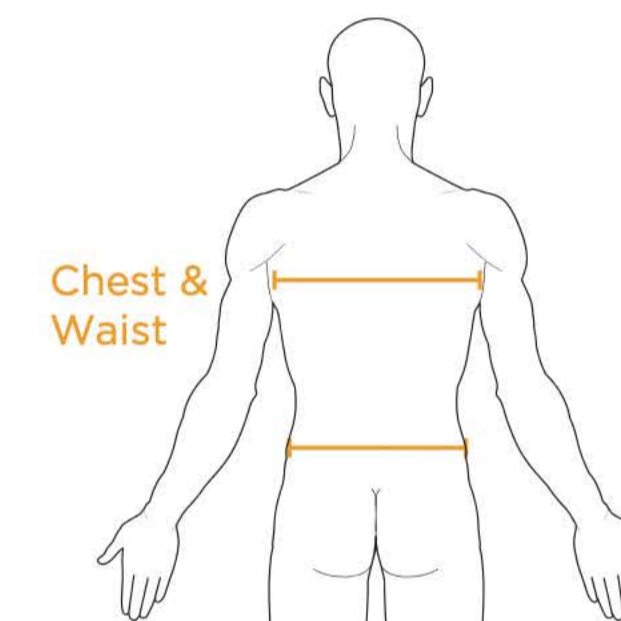

Measurement	XXXS	XXS	XS	S	M	L / XL
FF3075	Boom Short	Waist	-	-	61cm - 69cm	71cm - 79cm	81cm - 89cm	91cm - 109cm
FF3085	Boom Short Junior	Waist	53cm - 56cm	58cm - 61cm	-	-	-	-

CLIMATE CONTROL		Measurement	XS	S	M	L	XL	XXL
FF6051	Tech 3 Base Layer 2 L-S Shirt	Chest	74cm - 79cm	81cm - 89cm	91cm - 99cm	102cm - 109cm	112cm - 119cm	-
FF6053	Tech 3 Base Layer 2 Pants	Waist	66cm - 74cm	76cm - 84cm	86cm - 94cm	97cm - 104cm	107cm - 114cm	-
FF6054	Tech 3 Base Layer Balaclava	Universal	One size	One size	One size	One size	One size	One size
FF6055	Tech 3 Base Layer Neck Warmer	Universal	One size	One size	One size	One size	One size	One size
FF6056	Tech 3 Base Layer Suit	Chest	74cm - 79cm	81cm - 89cm	91cm - 99cm	102cm - 109cm	112cm - 119cm	-
FF5031	Tornado Advance 2 Shirt	Chest	79cm - 84cm	86cm - 91cm	94cm - 99cm	102cm - 107cm	109cm - 114cm	117cm - 122cm
FF5032	Tornado Advance 2 Pants	Waist	61cm - 69cm	71cm - 79cm	81cm - 86cm	89cm - 96cm	99cm - 107cm	109cm - 117cm
FF5033	Tornado Advance 2 Balaclava	Universal	One size	One size	One size	One size	One size	One size
FF5034	Tornado Advance 2 Neck Warmer	Universal	One size	One size	One size	One size	One size	One size
FF5035	Tornado Advance 2 Gloves	Palm size	-	18cm	19cm - 20cm	21cm - 23cm	24cm - 25cm	-

PLEASE NOTE: These sizings are for guidance only. Forcefield always recommend that you are professionally sized to ensure correct fitting.