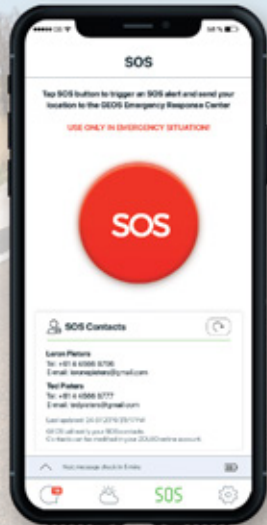

**SOS and check-in work directly from the device, or via the ZOLEO App.*

*** 2-year warranty for total peace of mind.*

ZOLEO Mobile App

Our free app* is the key to all of the awesome global messaging and safety features of ZOLEO.

Made for
iPhone | iPad

COMPATIBLE
WITH ANDROID

Messaging

Send and receive messages anywhere on earth (SMS/text, emails and app-to-app).

Check-in

Let others know you're OK with one press. Include your GPS location coordinates, if desired.

SOS Alert

2-way SOS messaging with GEOS, the world leaders in 24/7 SOS monitoring.

Weather

Get DarkSky™ hyper-local weather forecasts on demand, for your location.

*English and French version available.

Accessories