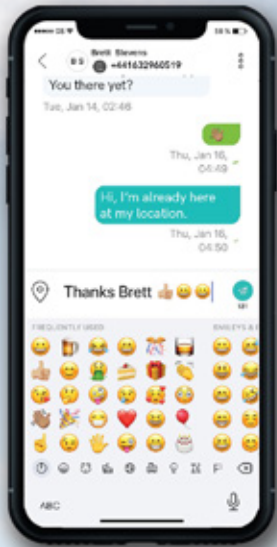

**SOS and check-in work directly from the device, or via the ZOLEO App.*

*** 2-year warranty for total peace of mind.*

ZOLEO Mobile App

Our free app* is the key to all of the awesome global messaging and safety features of ZOLEO.

Made for
iPhone | iPad

COMPATIBLE
WITH ANDROID

Messaging

Send and receive messages anywhere on earth (SMS/text, emails and app-to-app).

Check-in

Let others know you're OK with one press. Include your GPS location coordinates, if desired.

SOS Alert

2-way SOS messaging with GEOS, the world leaders in 24/7 SOS monitoring.

Weather

Get DarkSky™ hyper-local weather forecasts on demand, for your location.

*English and French version available.

Accessories