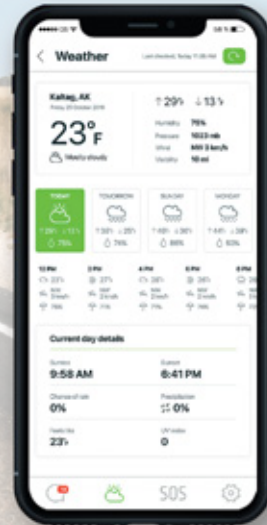

**SOS and check-in work directly from the device, or via the ZOLEO App.*

*** 2-year warranty for total peace of mind.*

ZOLEO Mobile App

Our free app* is the key to all of the awesome global messaging and safety features of ZOLEO.

Made for
iPhone | iPad

COMPATIBLE
WITH ANDROID

Messaging

Send and receive messages anywhere on earth (SMS/text, emails and app-to-app).

Check-in

Let others know you're OK with one press. Include your GPS location coordinates, if desired.

SOS Alert

2-way SOS messaging with GEOS, the world leaders in 24/7 SOS monitoring.

Weather

Get DarkSky™ hyper-local weather forecasts on demand, for your location.

*English and French version available.

Accessories